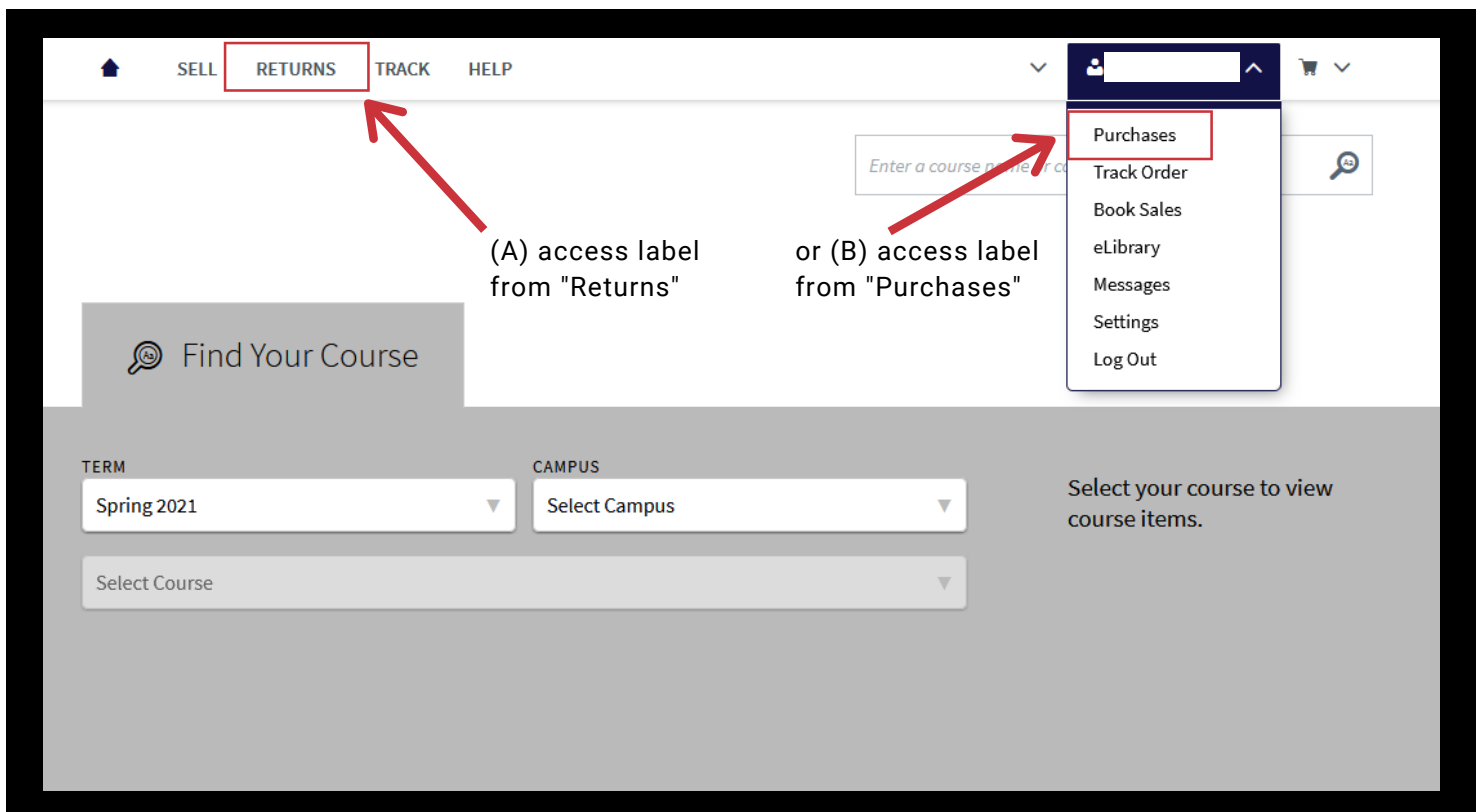

RETURNING RENTALS AT THE ONLINE BOOKSTORE, POWERED BY TEXTBOOKX

Rental Return Instructions:

Instructions are the same for all schools partnered with Akademos/TextbookX

1. Visit the bookstore website to print your pre-paid return label.
2. Affix label to package.
3. Enclose **all** rentals in **one** package (one label per term is provided).
4. Drop off package at any USPS blue box. If you drop off the package to your campus mail room, let them know the package is for a USPS blue box.

Where Do I Find my Return Label and Instructions on How to Return It?

There are two ways you can find the label and instructions to return them. You can EITHER **(A)** access it from the "returns" page or **(B)** access it from the "purchases" page. Remember to be logged in to your Bookstore account.